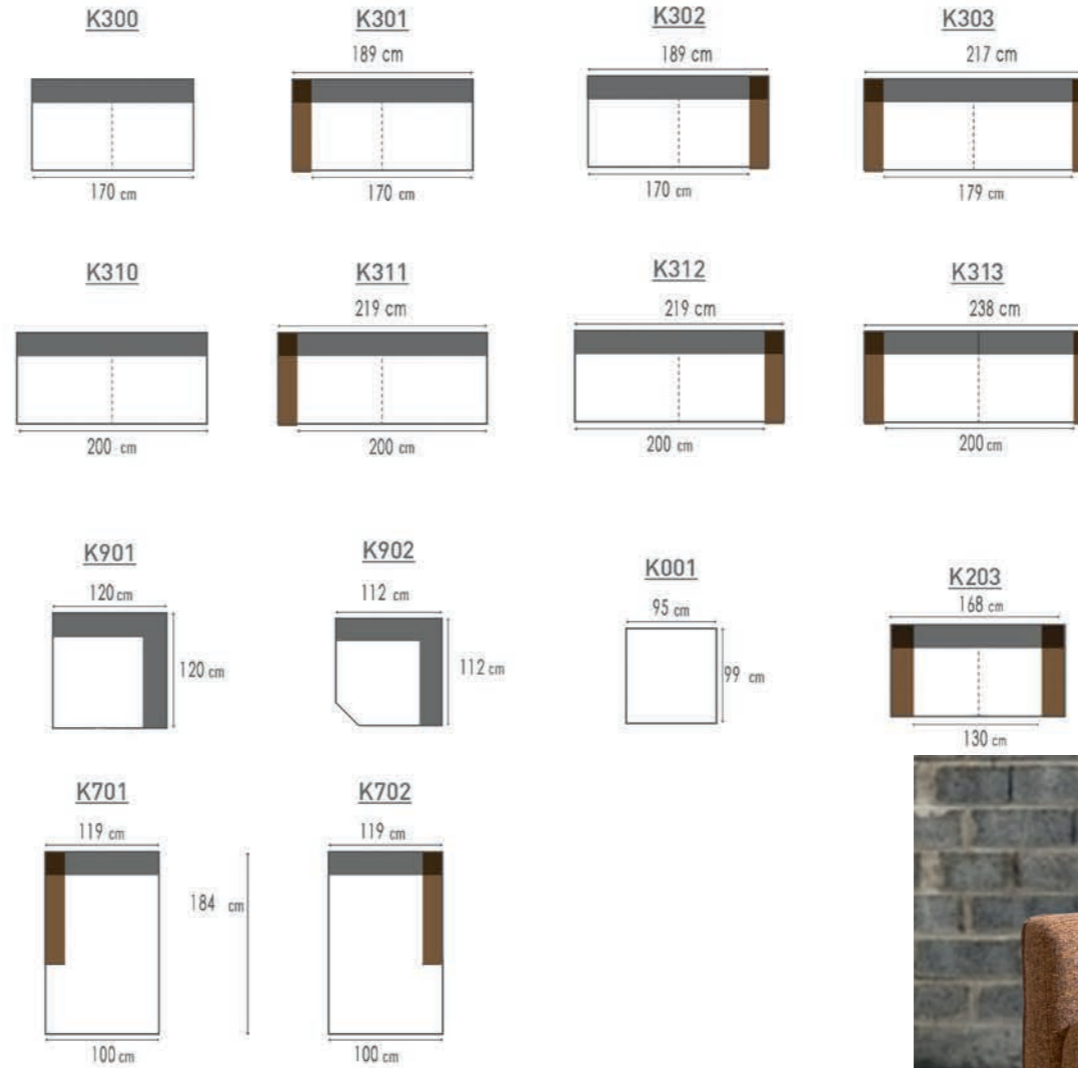

VIRGINIA

CLUB G3.061 CAMEL