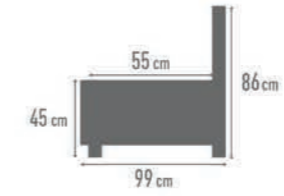

203 cm

K313

223 cm

K001

106 cm

K313 G2.044 SILVER
K303 G2.044 SILVER

TITAN

K313 G5.020 BLUE
K203 G5.020 BLUE
CLUB G2.020 TAUPE