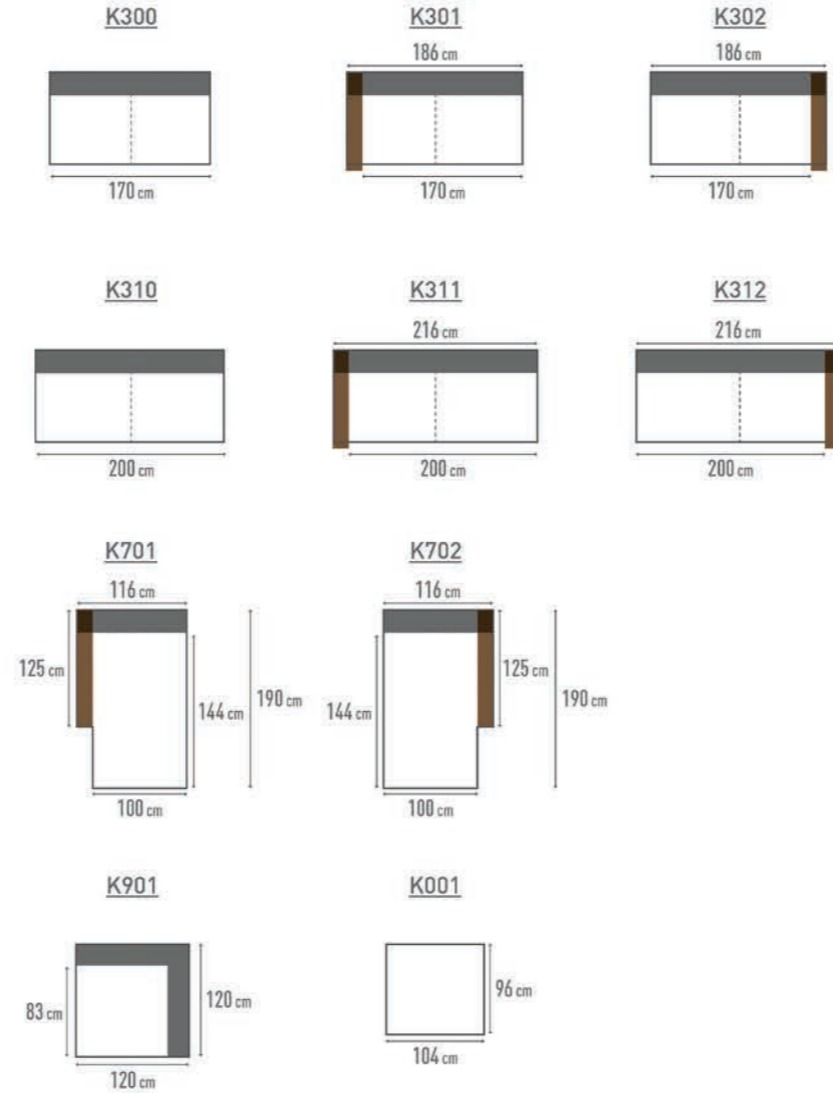

VISO

CLUB

K111 G6.010 BRANDY
K110 G6.010 BRANDY
K112 G6.010 BRANDY

3xDECO 500 G2.020 ARGIL
CLUB G2.020 ARGIL

VISO

afmetingen / dimensions p.138

K311	G2.020 FOREST	2xDECO 500	G4.010 OLIVE	VISO CLUB	G4.010 OLIVE
K901	G2.020 FOREST	1xDECO 500	G2.020 MUD		
K001	G2.020 FOREST				