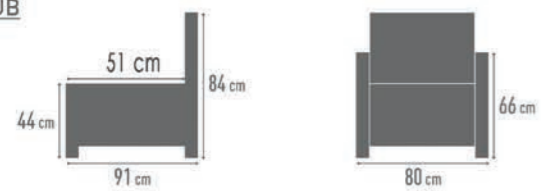

VISO

CLUB

K111 G6.010 BRANDY
K110 G6.010 BRANDY
K112 G6.010 BRANDY

3xDECO 500 G2.020 ARGIL
CLUB G2.020 ARGIL

VISO

afmetingen / dimensions p.138

K311	G2.020 FOREST	2xDECO 500	G4.010 OLIVE	VISO CLUB	G4.010 OLIVE
K901	G2.020 FOREST	1xDECO 500	G2.020 MUD		
K001	G2.020 FOREST				