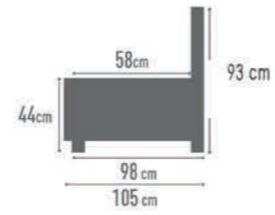

VISO

CLUB

K111 G6.010 BRANDY
K110 G6.010 BRANDY
K112 G6.010 BRANDY

3xDECO 500 G2.020 ARGIL
CLUB G2.020 ARGIL

VISO

afmetingen / dimensions p.138

K311	G2.020 FOREST	2xDECO 500	G4.010 OLIVE	VISO CLUB	G4.010 OLIVE
K901	G2.020 FOREST	1xDECO 500	G2.020 MUD		
K001	G2.020 FOREST				