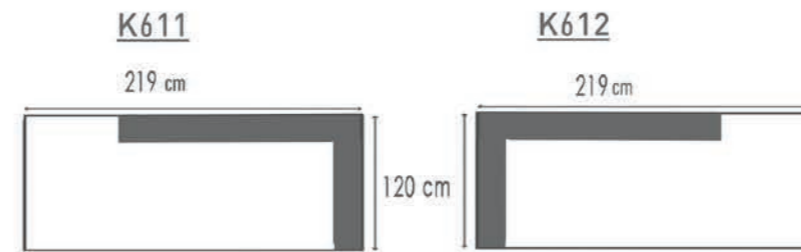

K812

157 cm

K721 G3.086 BLUEGREY
K202 G3.086 BLUEGREY

CANOSA

K301 G4.040 LIVER
K702 G4.040 LIVER

CANOSA

K301 G3.061 ASHGREY
K612 G3.061 ASHGREY

2X DECO 500 G4.020 DOLPHIN