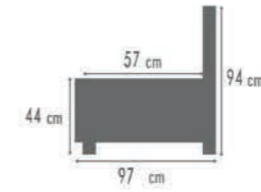

VIRGINIA

CLUB G3.061 CAMEL