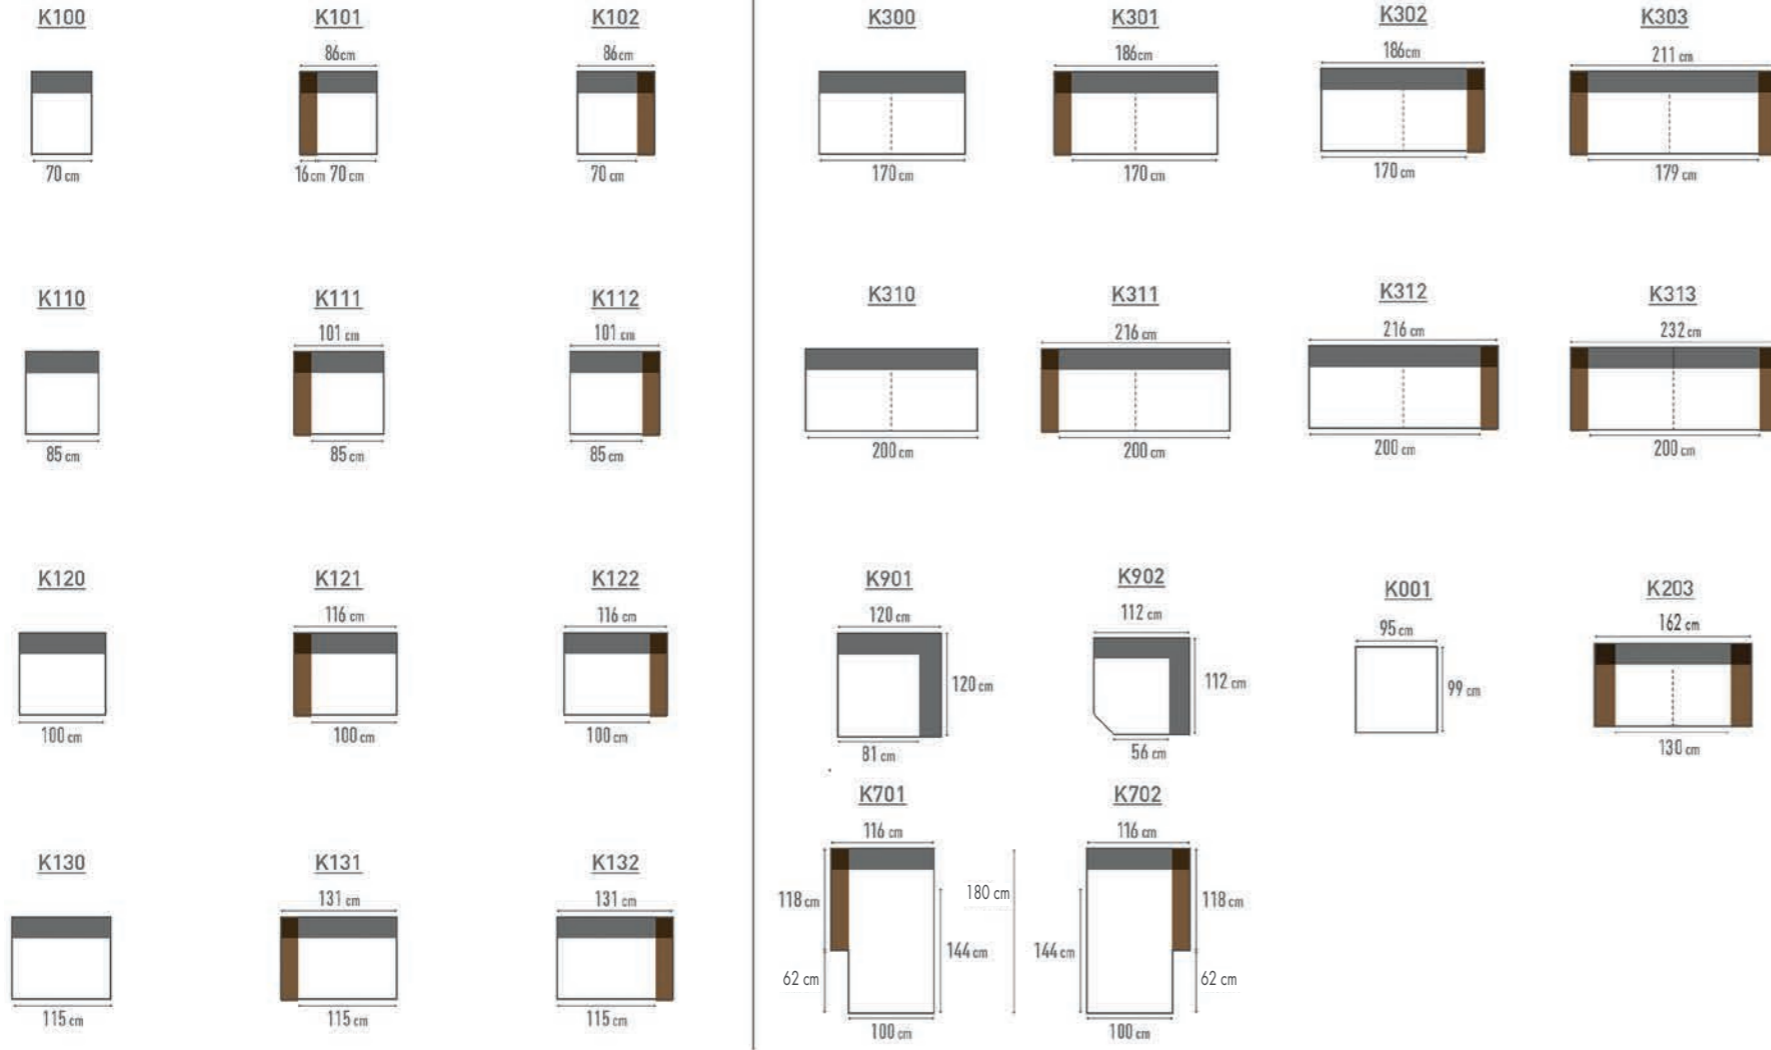

K721 G4.023 MOONBEAN
K110 G4.023 MOONBEAN
K122 G4.023 MOONBEAN

MACINO

K203 G3.086 COPPER
K303 G3.086 COPPER

1X DECO 500 G3.071 TERRA
1X DECO 500 G5.050 BRICK

MALERMO

K303 G2.020 DEEPBLUE

MANCHI

CLUB