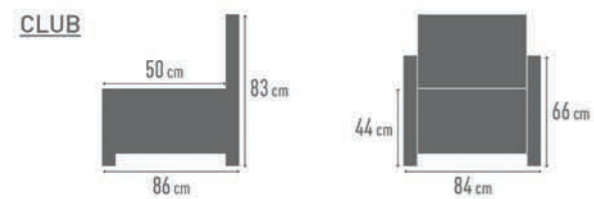

203 cm

K313

223 cm

K001

106 cm

K313 G2.044 SILVER
K303 G2.044 SILVER

TITAN

K313 G5.020 BLUE
K203 G5.020 BLUE
CLUB G2.020 TAUPE