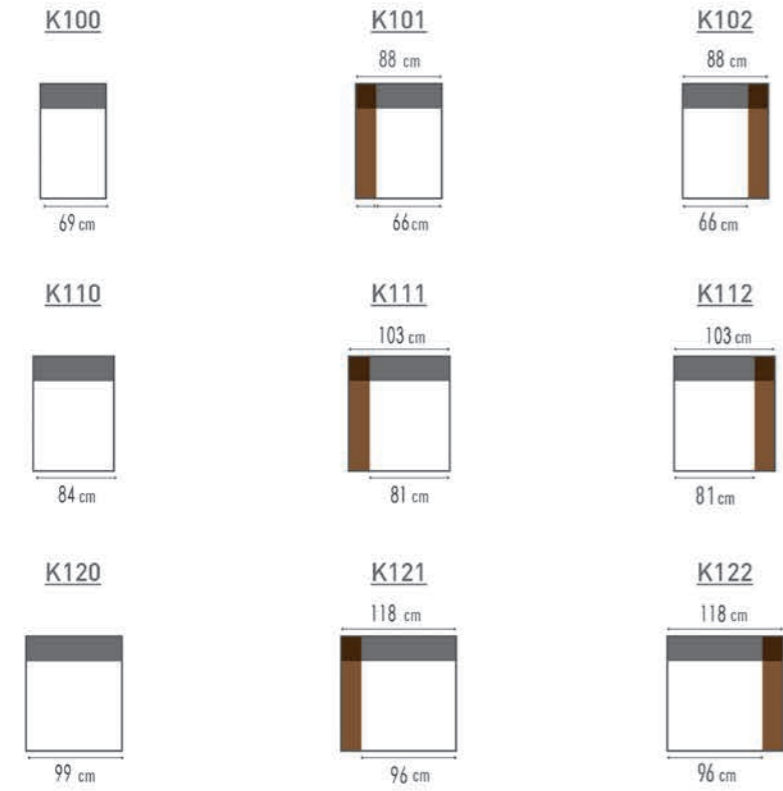

K702

K902

K001

K411 G4.020 COPPER
K110 G4.020 COPPER
K412 G4.020 COPPER

PUKSER

K421 G3.061 MOCCA
K120 G3.061 MOCCA
K702 G3.061 MOCCA

QUINCY

K421 G4.040 LIGHTGREY
K420 G4.040 LIGHTGREY
K902 G4.040 LIGHTGREY
K812 G4.040 LIGHTGREY