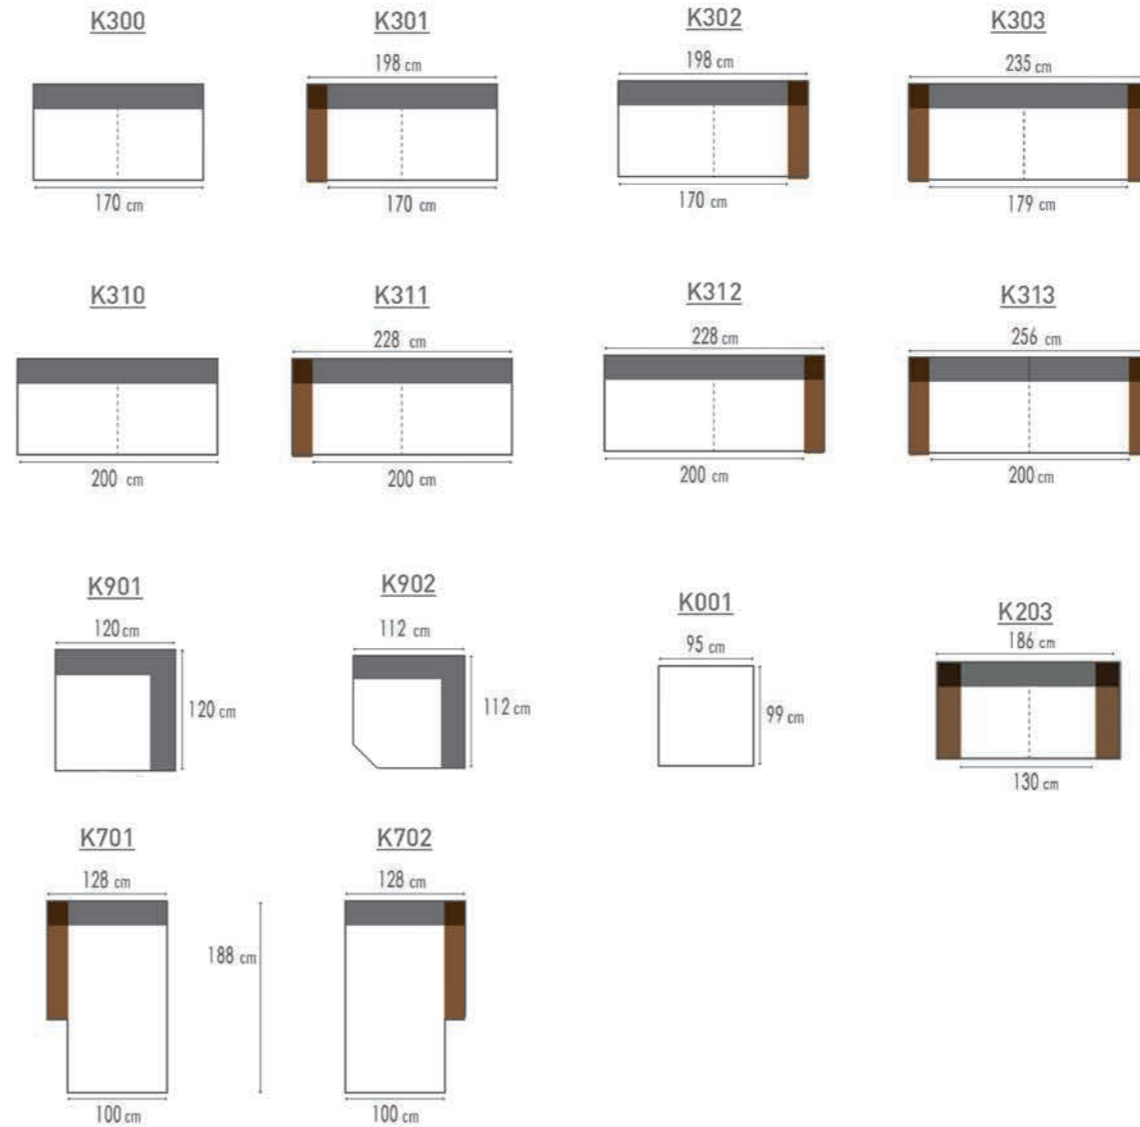

K721 G4.023 MOONBEAN
K110 G4.023 MOONBEAN
K122 G4.023 MOONBEAN

MACINO

K203 G3.086 COPPER
K303 G3.086 COPPER

1X DECO 500 G3.071 TERRA
1X DECO 500 G5.050 BRICK

MALERMO

K303 G2.020 DEEPBLUE

MANCHI

CLUB